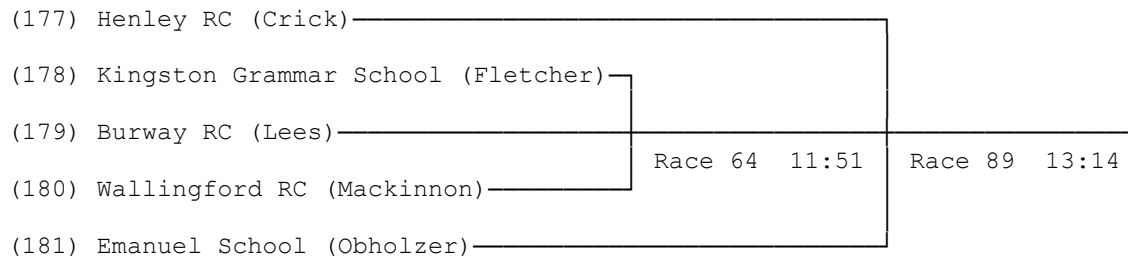

23) Junior 14 Sculls