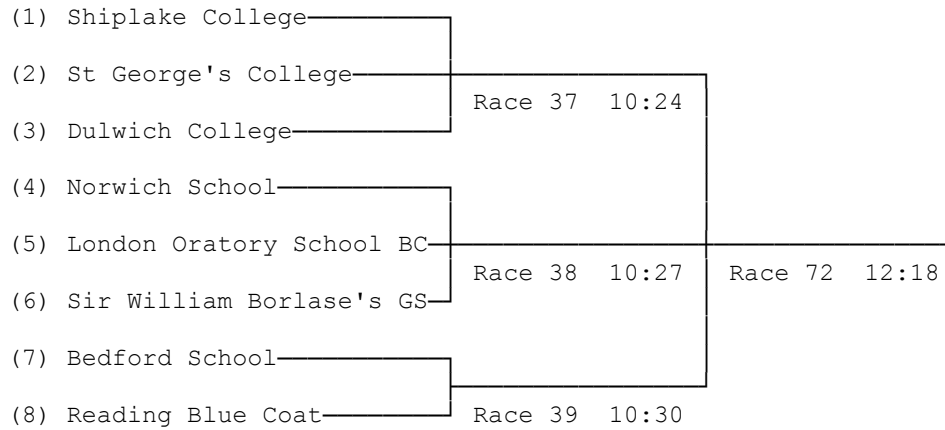

Thames Valley Park Regatta

18/06/2017

First named crew is on the Oxford (far) station, last named is on the Berks (near) station

1) Junior 15 Eights