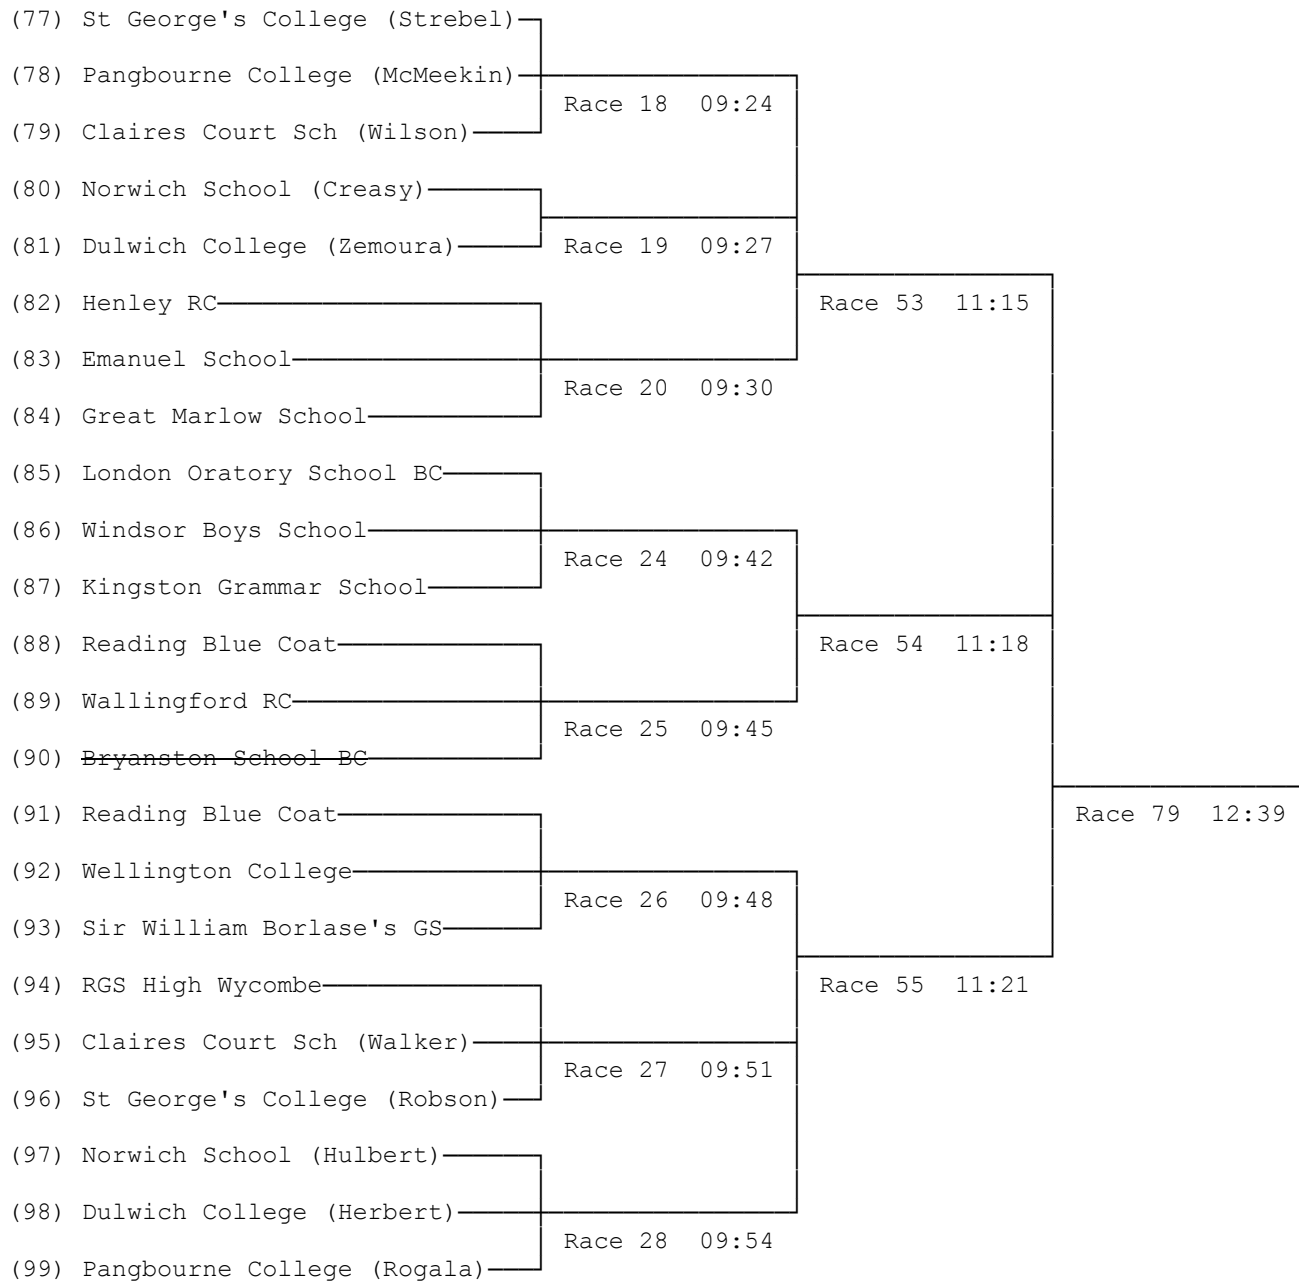

13) Junior 14 B Coxed Quads