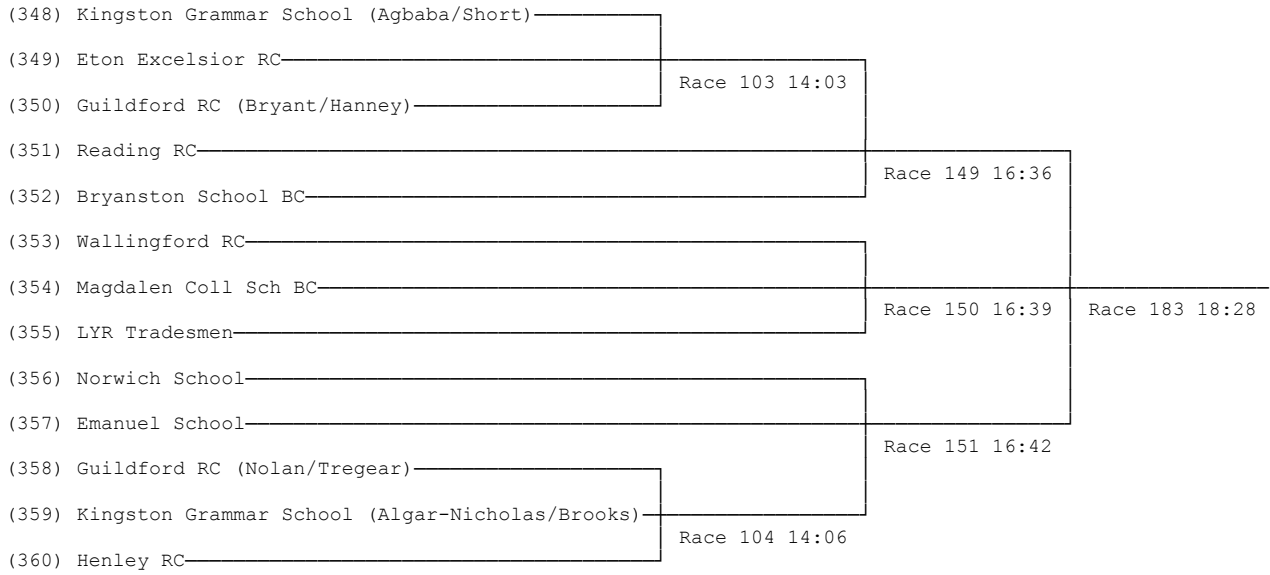

45) Junior 14 Double Sculls