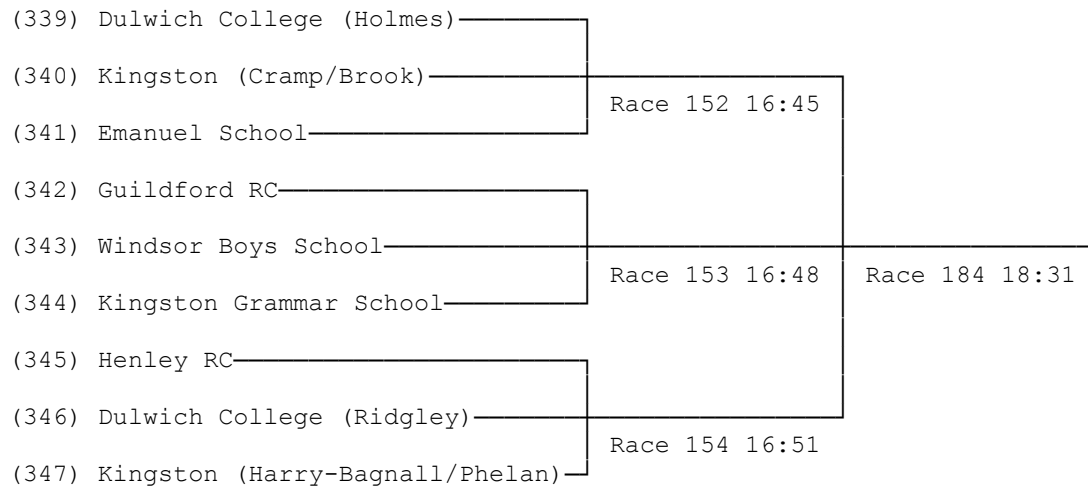

44) Junior 16 Double Sculls