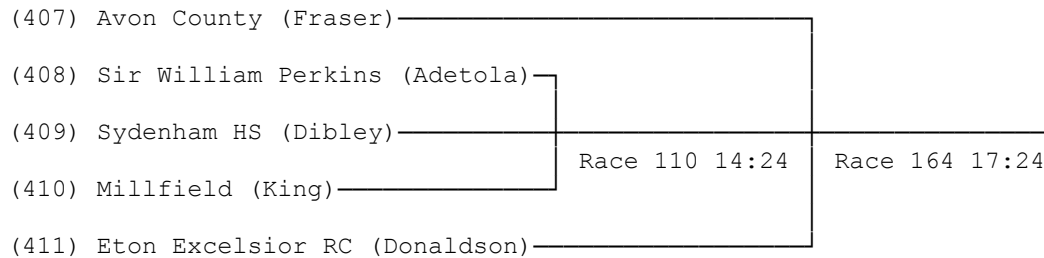

51) Womens Junior 16 Sculls