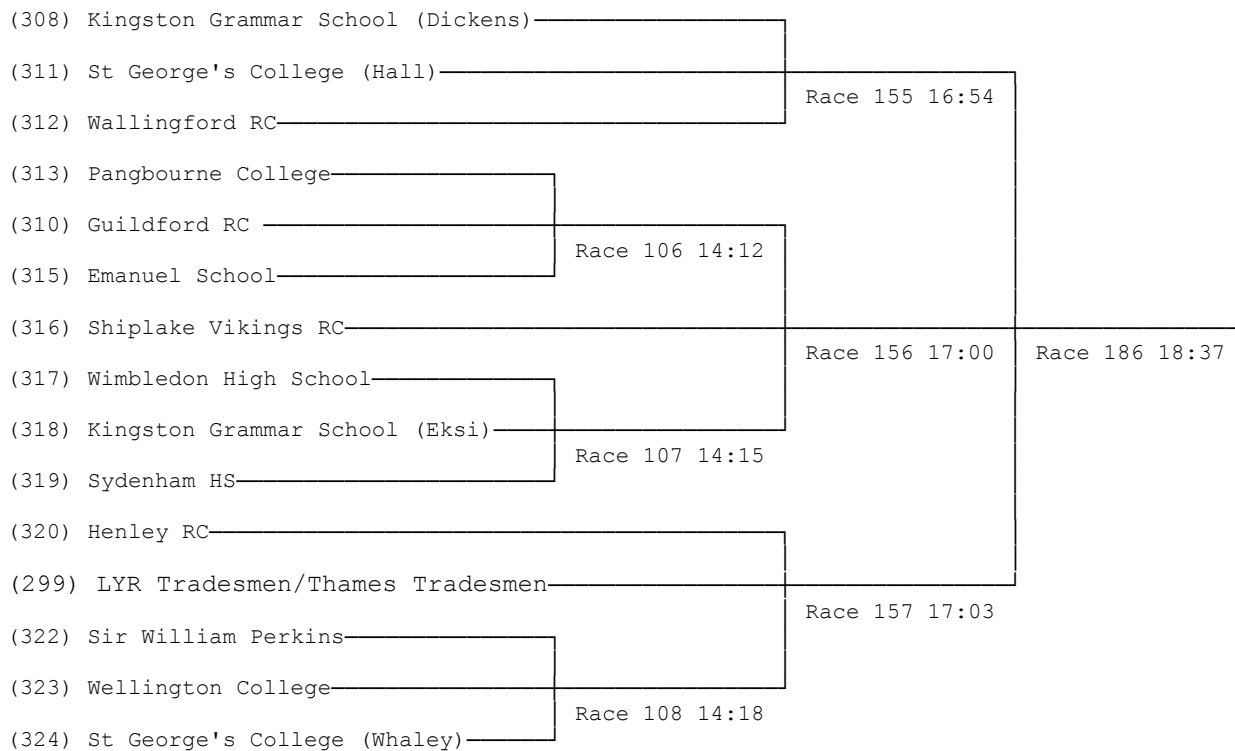

41) Womens Junior 14 B Coxed Quads