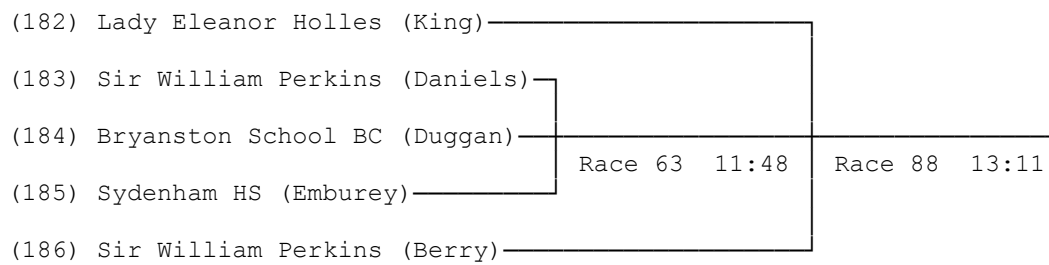

24) Womens Junior 17 Sculls