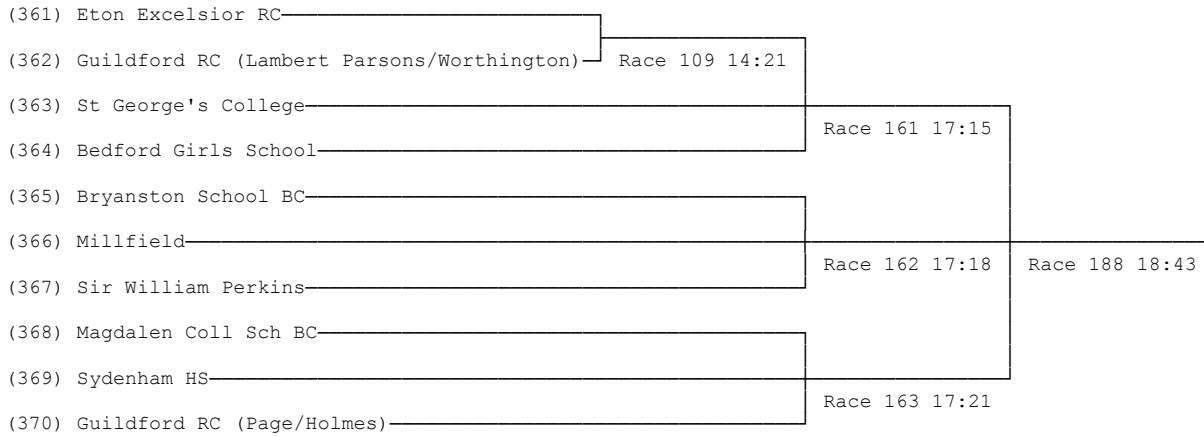

46) Womens Junior 17 Double Sculls