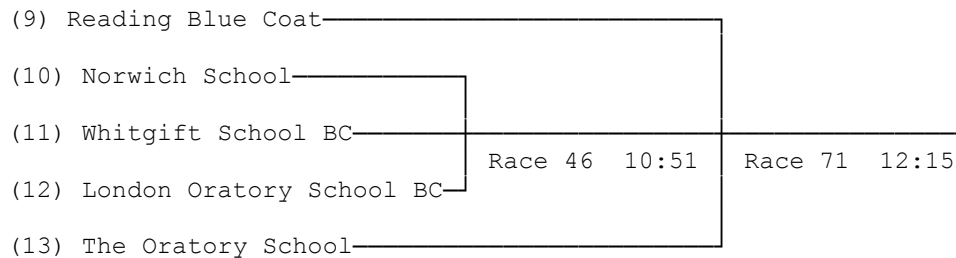

2) Junior 15 B Eights