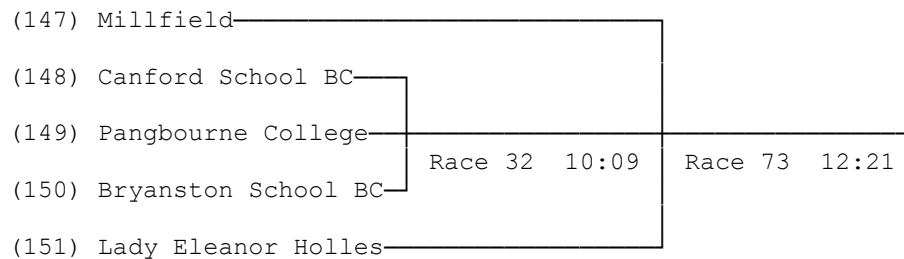

18) Womens Junior 18 Double Sculls