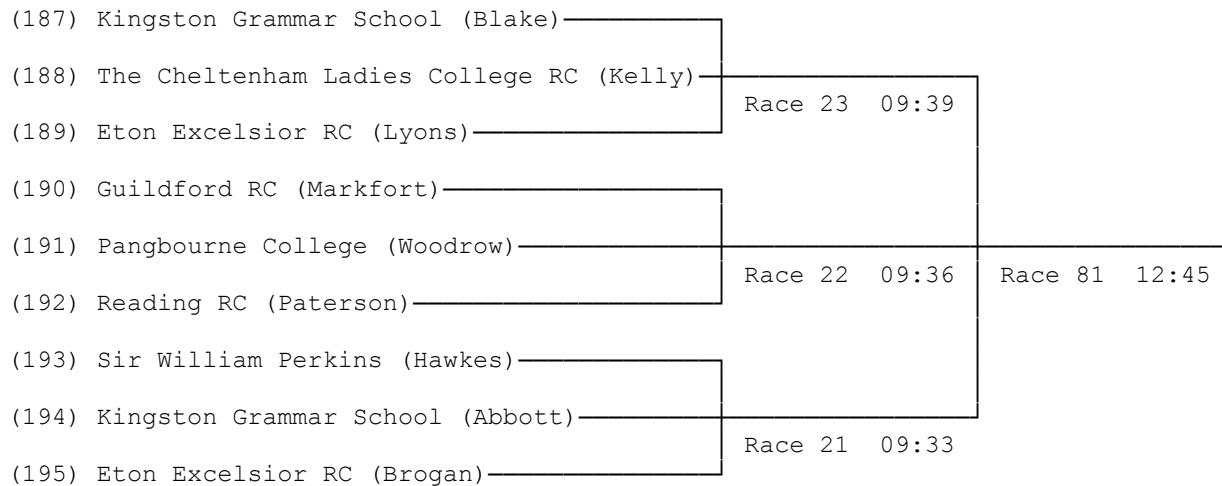

25) Womens Junior 15 Sculls