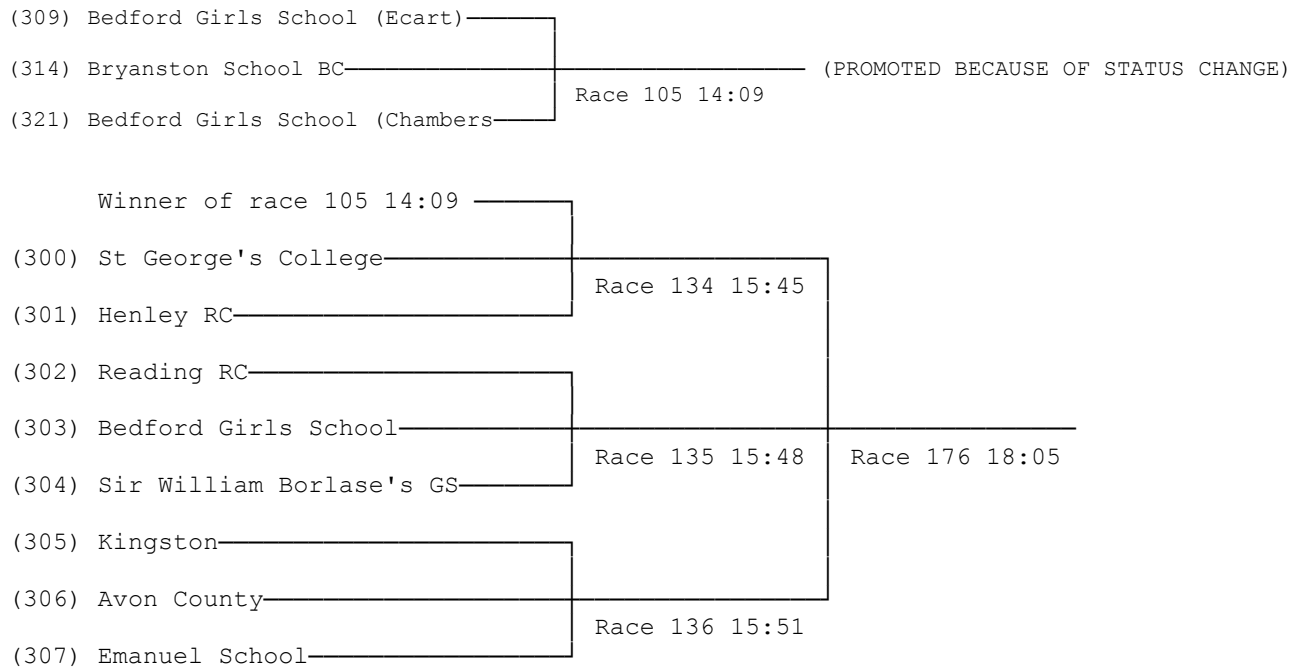

40) Womens Junior 14 Coxed Quads