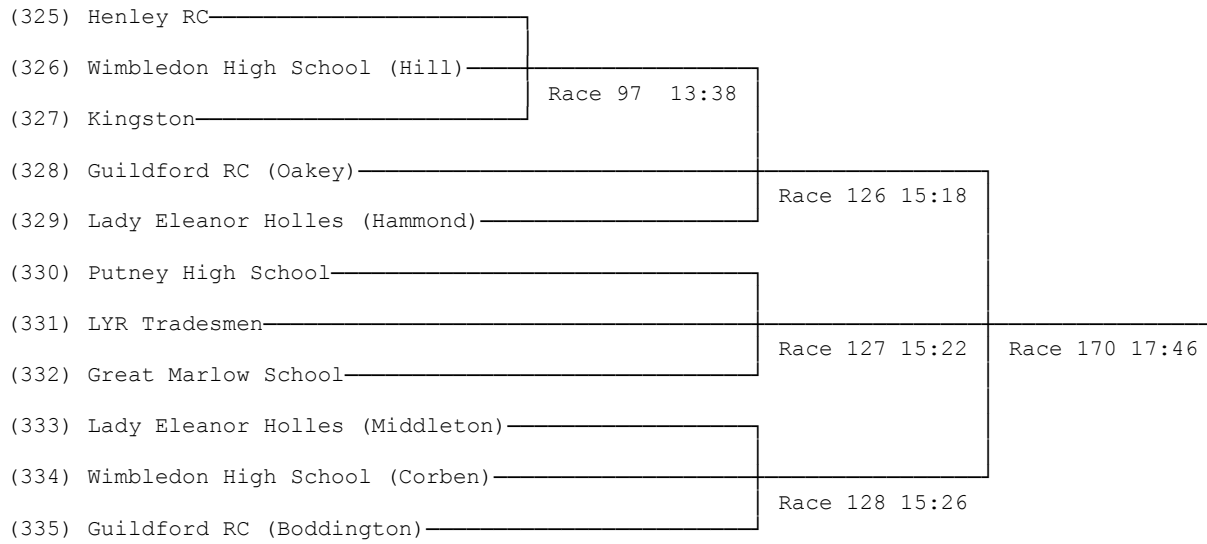

42) Womens Junior 13 Coxed Quads