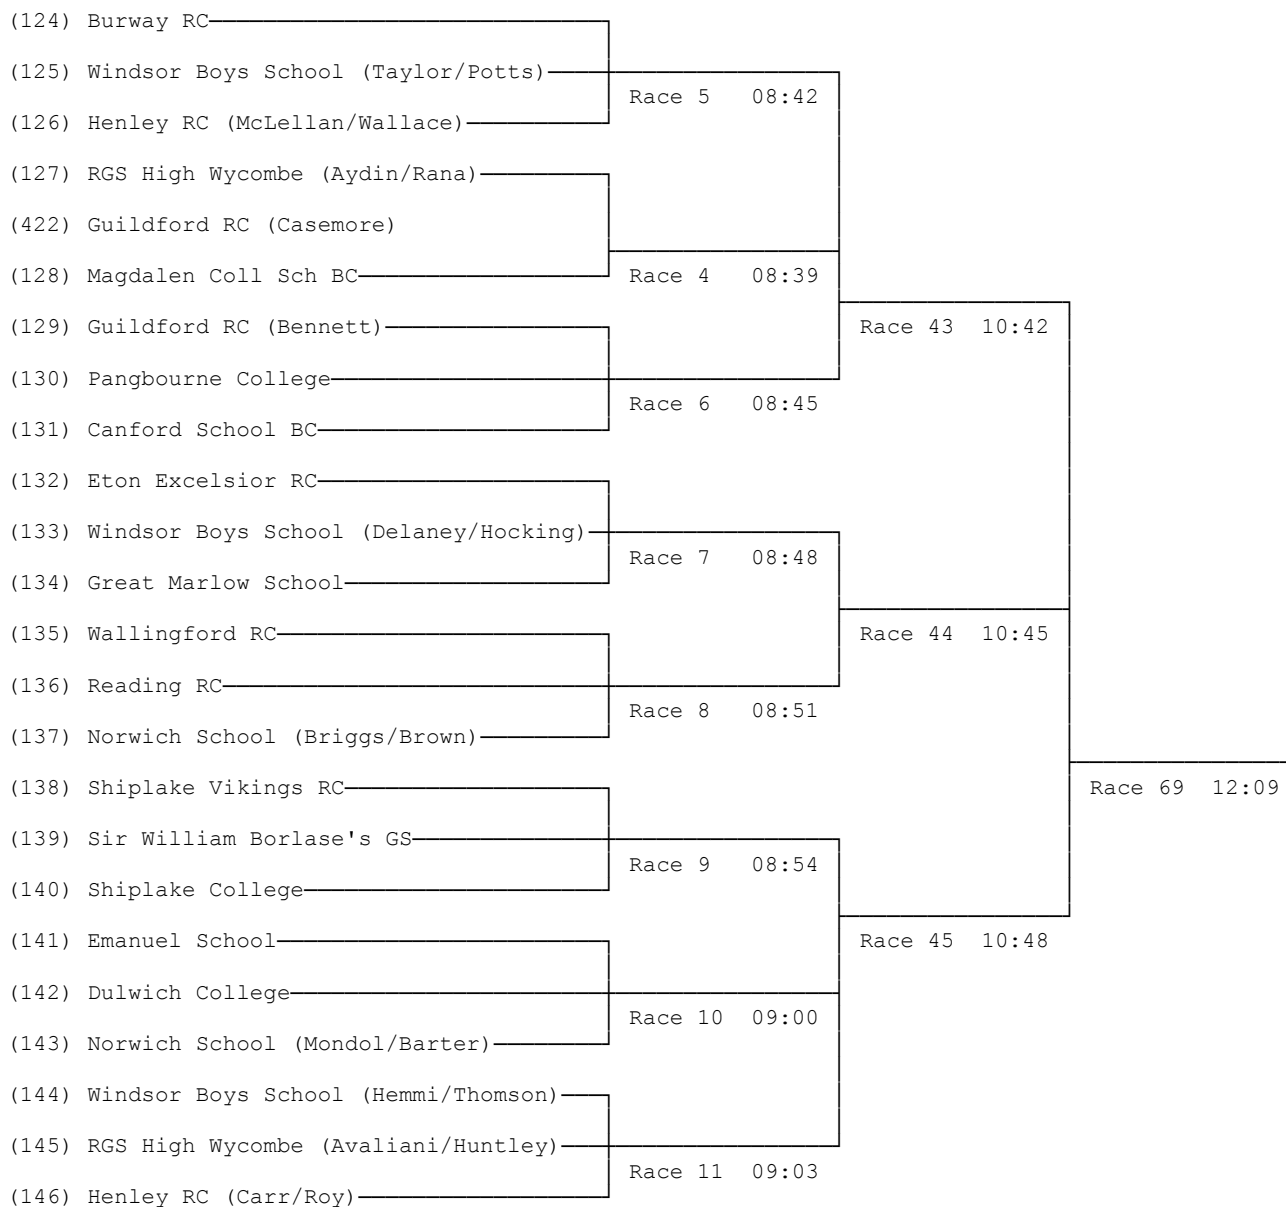

17) Junior 15 Double Sculls